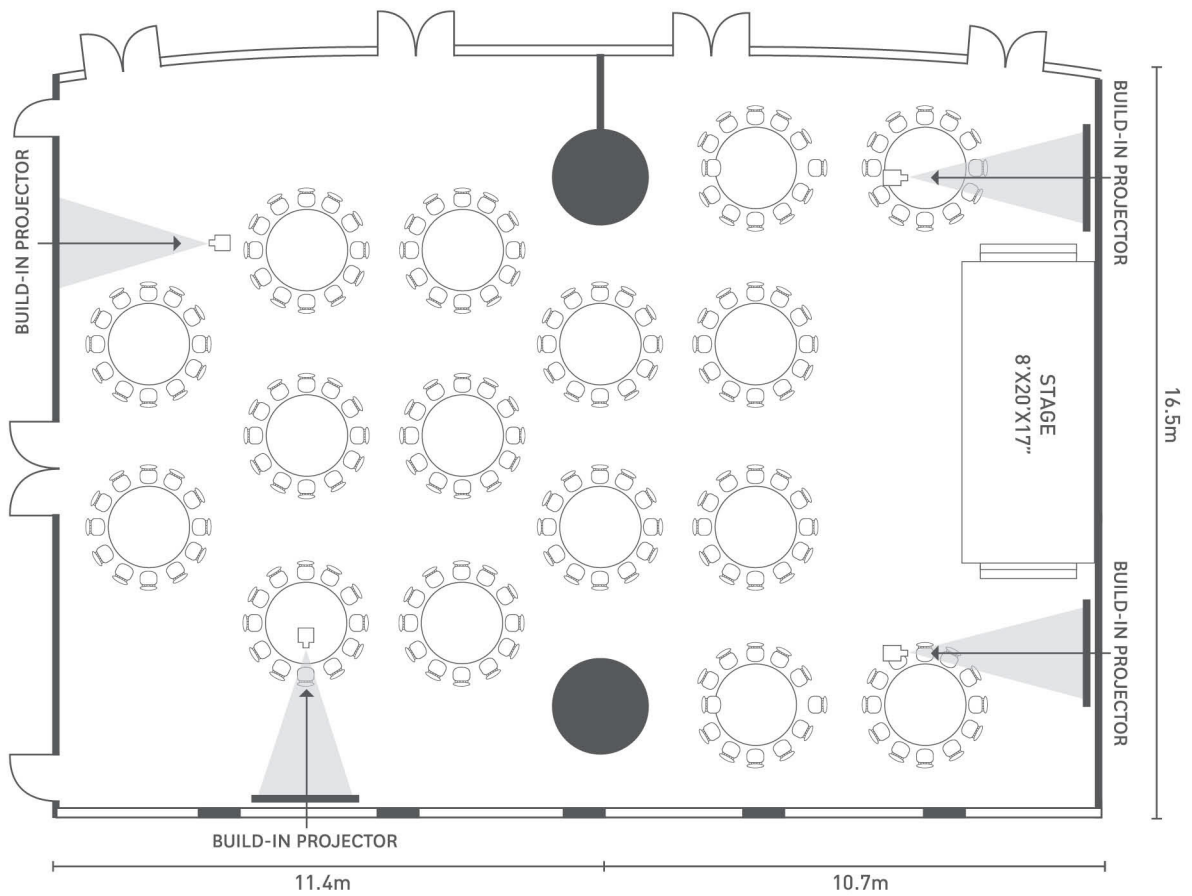

# Lantau Room, Level 3

Banquet Round Table Setup (16 tables) \*Max 192 pax with stage

# Function Room Layout, Level 3